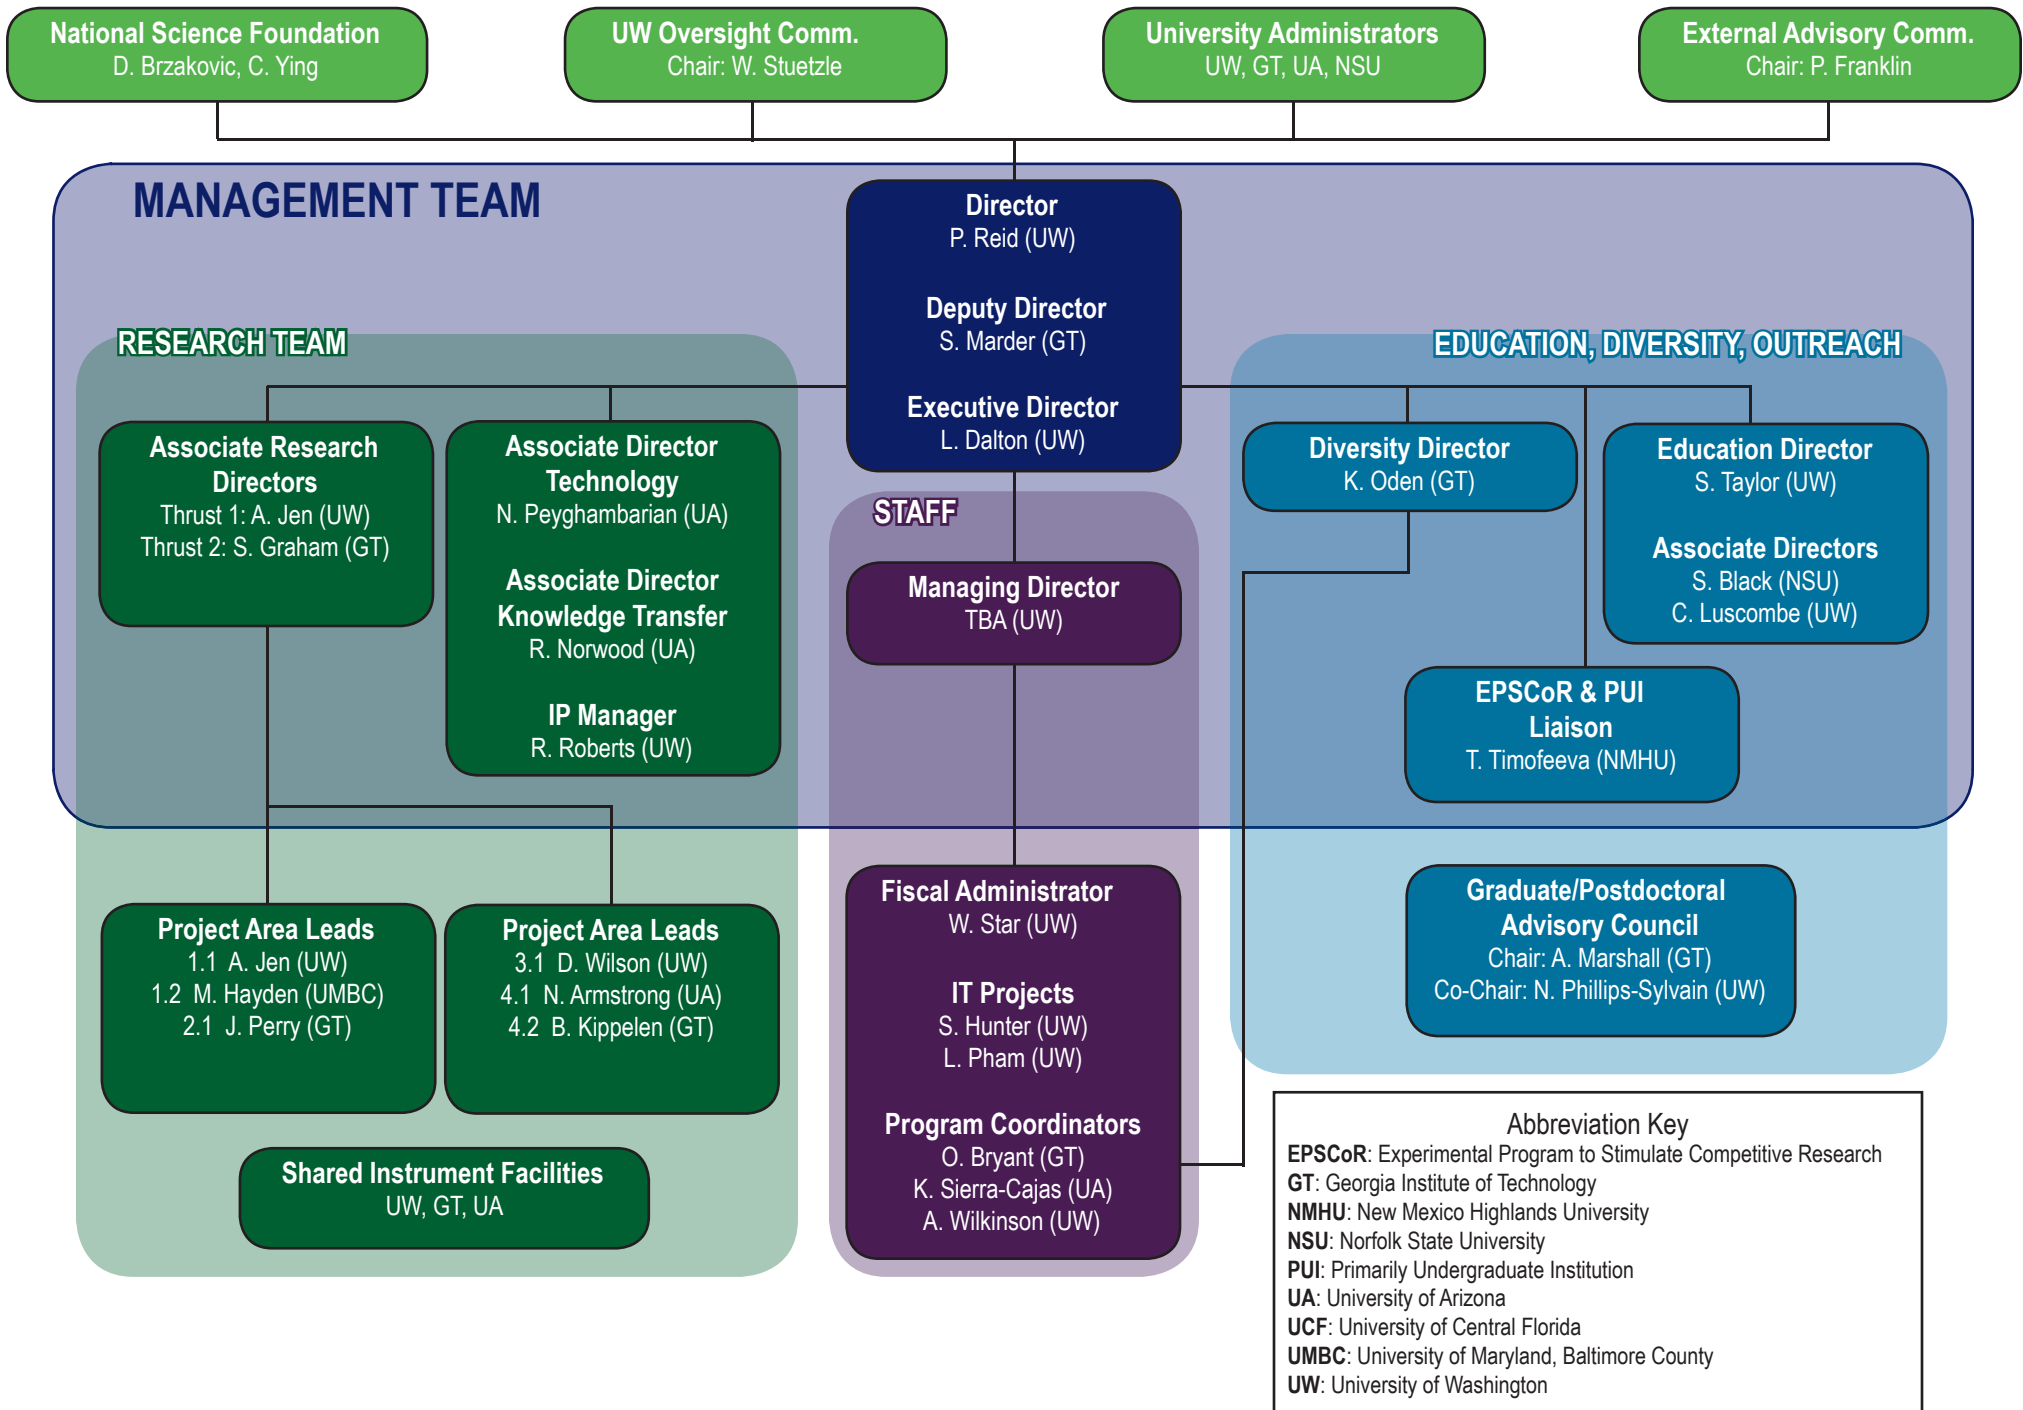

CMDITR ORGANIZATION CHART

Abbreviation Key

- EPSCoR:** Experimental Program to Stimulate Competitive Research
- GT:** Georgia Institute of Technology
- NMHU:** New Mexico Highlands University
- NSU:** Norfolk State University
- PUI:** Primarily Undergraduate Institution
- UA:** University of Arizona
- UCF:** University of Central Florida
- UMBC:** University of Maryland, Baltimore County
- UW:** University of Washington