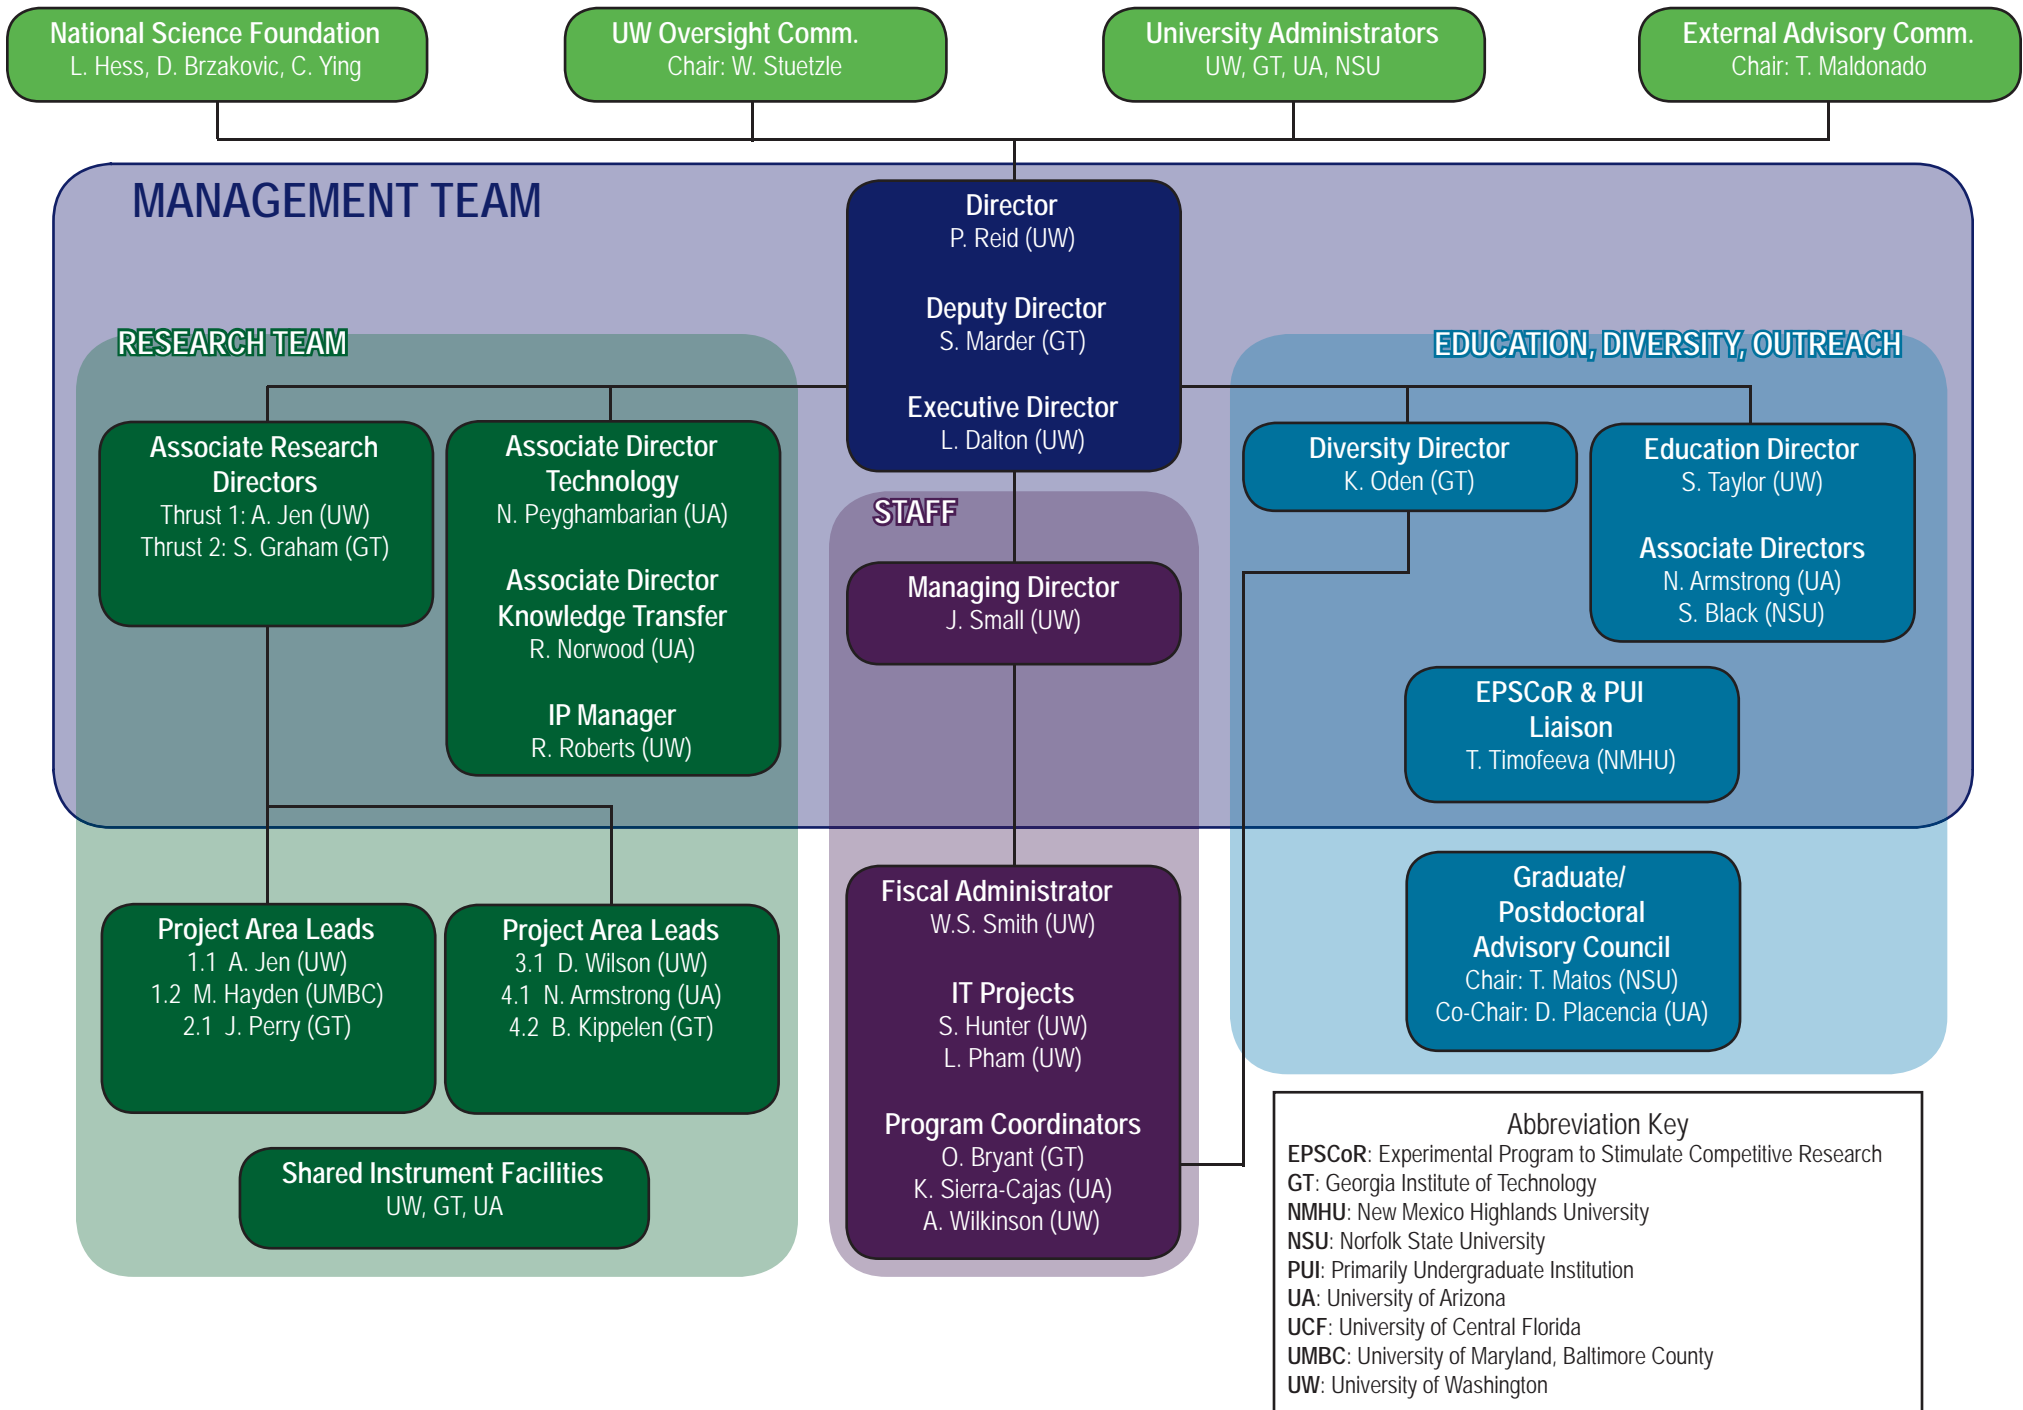

CMDITR ORGANIZATION CHART

Abbreviation Key

- EPSCoR: Experimental Program to Stimulate Competitive Research
- GT: Georgia Institute of Technology
- NMHU: New Mexico Highlands University
- NSU: Norfolk State University
- PUI: Primarily Undergraduate Institution
- UA: University of Arizona
- UCF: University of Central Florida
- UMBC: University of Maryland, Baltimore County
- UW: University of Washington